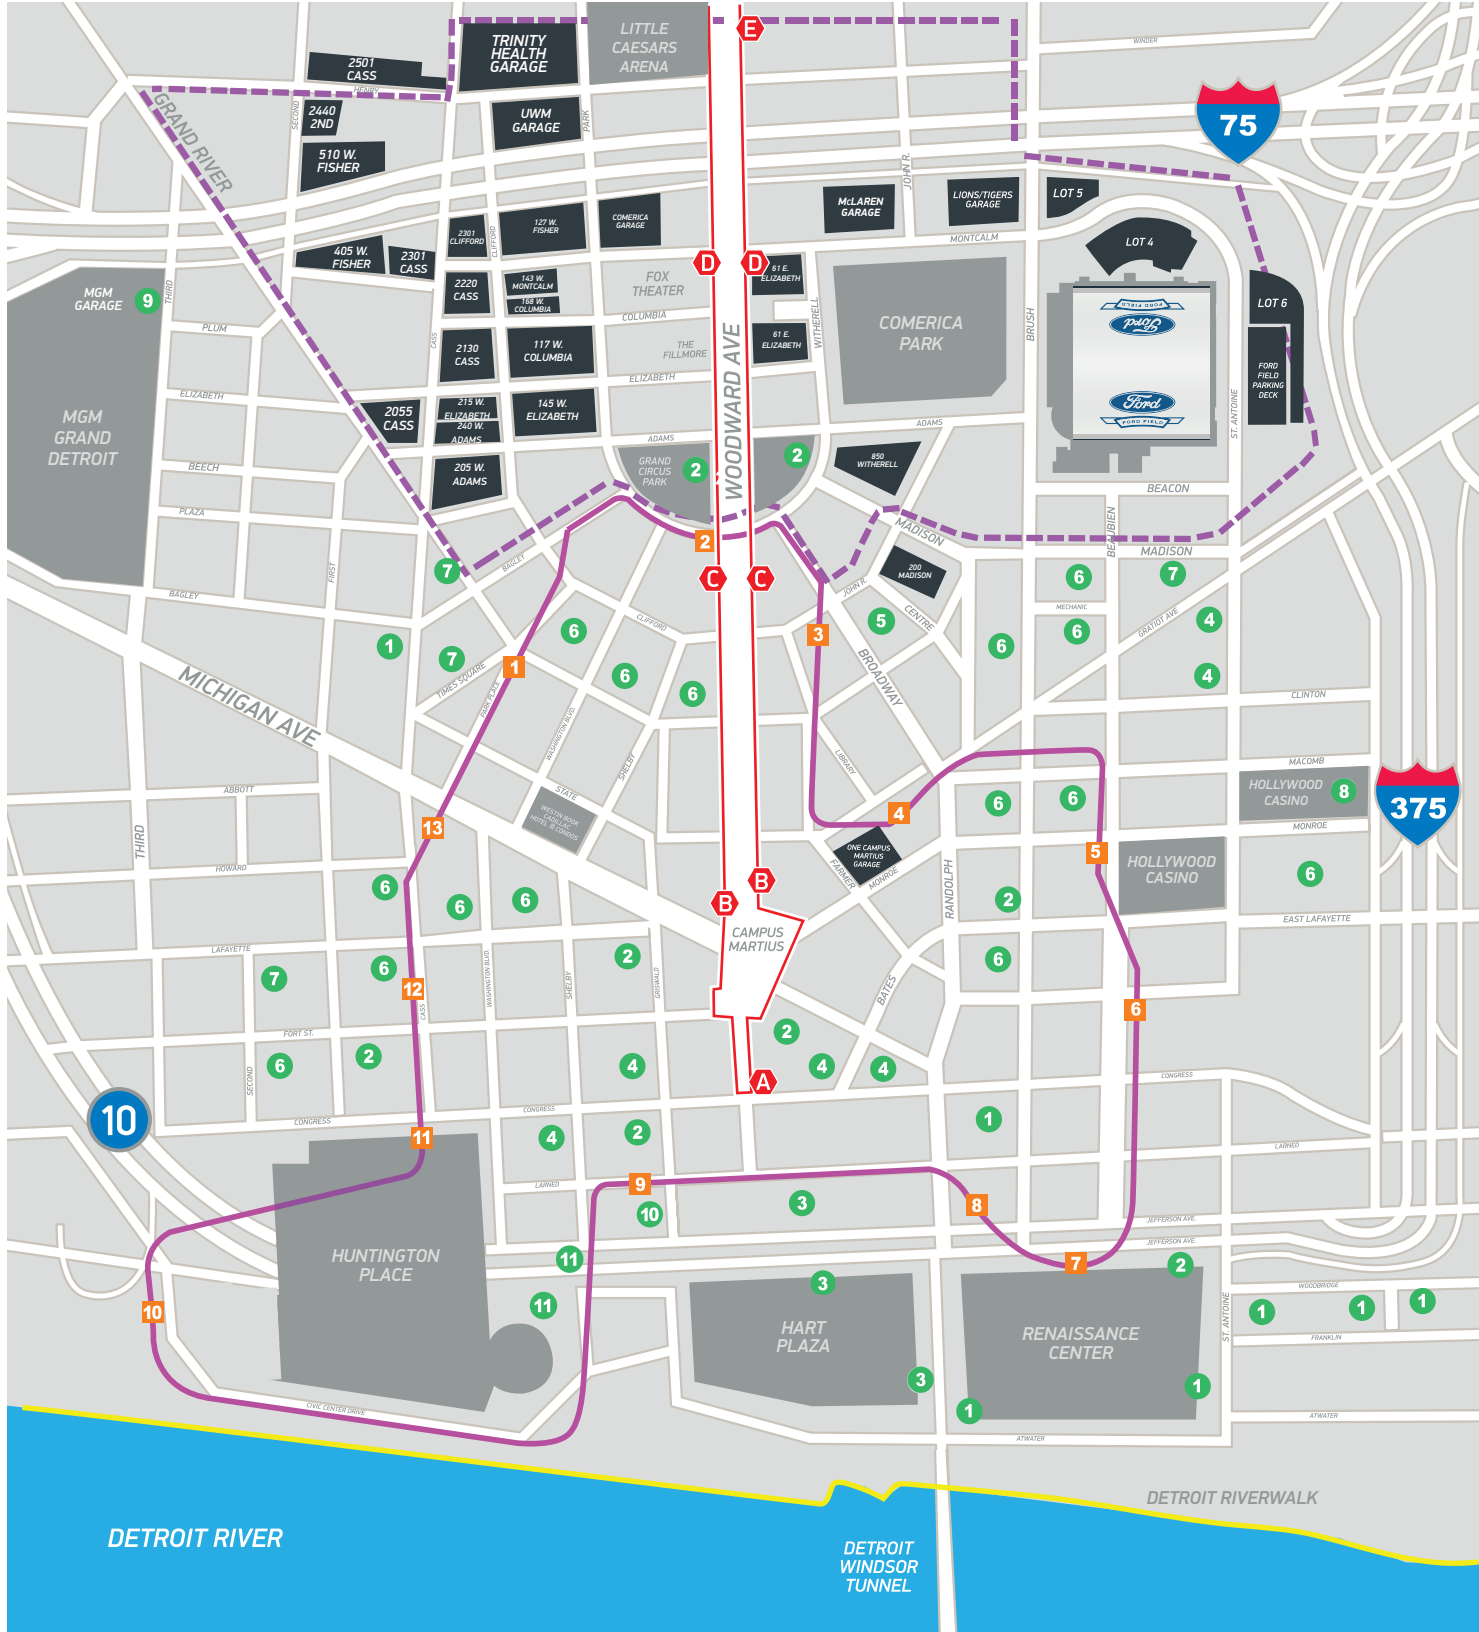

SUGGESTED PARKING

ABM Parking Services
313-262-2871

- Lot 4
- Lot 6
- Lot 5
- Ford Field Parking Deck

Olympia Development
313-471-2641

- Lions/Tigers Garage
- McLaren Garage
- Comerica Garage
- 61 E. Elizabeth
- 850 Witherell
- 117 W. Columbia
- 127 W. Fisher
- 143 W. Montcalm
- 2501 Cass
- 145 W. Elizabeth
- 2130 Cass
- 2301 Clifford
- 2220 Cass
- 2301 Cass
- 215 W. Elizabeth
- 205 W. Adams
- 510 W. Fisher
- UWM Garage
- 2055 Cass
- 200 Madison
- OCM Garage
- Trinity Health Garage
- 2440 2nd
- 405 W. Fisher
- 240 W. Adams

DETROIT PEOPLE MOVER STATIONS

- | | |
|----------------------|-----------------------|
| 1 Times Square | 8 Millender Center |
| 2 Grand Circus Park | 9 Financial District |
| 3 Broadway | 10 Riverfront Station |
| 4 Cadillac Center | 11 Huntington Place |
| 5 Greektown | 12 Fort/Cass |
| 6 Bricktown | 13 Michigan Avenue |
| 7 Renaissance Center | |

M1 QLINE

- A Congress
- B Campus Martius
- C Grand Circus
- D Montcalm
- E Adelaide

--- The District Detroit

In the case of an emergency, please contact:
FORD FIELD COMMAND CENTER
313.262.2911

DETROIT RIVER

DETROIT WINDSOR TUNNEL

DETROIT RIVERWALK